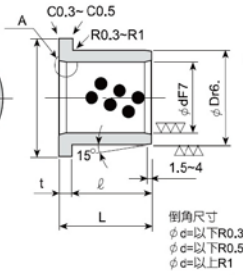

SPF

- 自潤#500
- 請注意凸
- 請避免在
- 內徑31.5

自潤#500SP
迴轉(搖擺)行

●配合軸
d8：一般用（高負荷）
e7：一般用（輕負荷）
f7：高精度用

倒角尺寸
φd以下R0.3
φd以下R0.5
φd以上R1

軸徑區分	尺寸(mm)						長度L		公差 ^{-0.1} _{-0.3}		
	內徑		外徑		凸緣		10	15	20	25	
	Ød	公差	ØD	公差	徑ØF	厚度	公差	SPF	SPF	SPF	SPF
10	10	+0.04	14	+0.034	22	2	0	-1010	-1015	-1020	
		+0.025		+0.023			-0.1				
12	12	+0.05	18	+0.034	25	3	"	-1210	-1215	-1220	-1225
		+0.032		+0.023							
13	13	+0.05	19	+0.041	26	3	"		-1315	-1320	
		+0.032		+0.028							
14	14	+0.05	20	+0.041	27	3	"		-1415	-1420	-1425
		+0.032		+0.028							
15	15	+0.05	21	+0.041	28	3	"	-1510	-1515	-1520	-1525
		+0.032		+0.028							
16	16	+0.05	22	+0.041	29	3	"		-1615	-1620	-1625
		+0.032		+0.028							
20	20	+0.061	30	+0.041	40	5	"		-2015	-2020	-2025
		+0.04		+0.028							
25	25	+0.061	35	+0.05	45	5	"		-2515	-2520	-2525
		+0.04		+0.034							
30	30	+0.061	40	+0.05	50	5	"			-3020	-3025
		+0.04		+0.034							
31.5	31.5	+0.075	40	+0.05	50	5	"			-3120	
		+0.05		+0.034							
35	35	+0.075	45	+0.05	60	5	"			-3520	-3525
		+0.05		+0.034							
40	40	+0.075	50	+0.05	65	5	"			-4020	-4025
		+0.05		+0.034							
45	45	+0.075	55	+0.073	70	5	"				
		+0.05		+0.041							
50	50	+0.075	60	+0.073	75	5	"				
		+0.05		+0.041							
55	55	+0.09	65	+0.073	80	5	"				
		+0.06		+0.041							
60	60	+0.09	75	+0.062	90	7.5	"				
		+0.06		+0.043							
63	63	+0.09	75	+0.062	85	7.5	"				
		+0.06		+0.043							
70	70	+0.09	85	+0.083	105	7.5	"				
		+0.06		+0.051							
75	75	+0.09	90	+0.083	110	7.5	"				
		+0.06		+0.051							
80	80	+0.09	100	+0.083	120	10	"				
		+0.06		+0.051							
90	90	+0.107	110	+0.076	130	10	"				
		+0.072		+0.054							
100	100	+0.107	120	+0.076	150	10	"				
		+0.072		+0.054							
120	120	+0.107	140	+0.088	170	10	"				
		+0.072		+0.063							