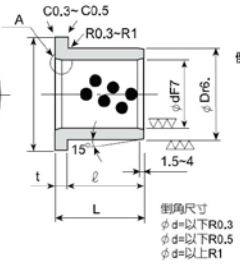

JSP襯套(SPF)在迴轉，搖擺及往復運動均可
緣部無固體潤滑劑
水中使用
mm在油壓缸中間耳軸(trunnion)

襯套(SPF) 訂購型號: SPF- XX XX
往復運動用 內徑 長度

公差^{-0.1}_{-0.3}	軸徑區分	長度L							公差^{-0.1}_{-0.3}	內徑	外徑
		35	40	50	60	67.5	80	100			
30	SPF	SPF	SPF	SPF	SPF	SPF	SPF	SPF			
	10								10	14	
-1230	12								12	18	
	13								13	19	
	14								14	20	
-1530	15								15	21	
-1630	16	-1635	-1640						16	22	
-2030	20		-2040						20	30	
-2530	25	-2535	-2540	-2550					25	35	
-3030	30	-3035	-3040	-3050					30	40	
-3130	31.5	-3135	-3140						31.5	40	
-3530	35	-3535	-3540	-3550					35	45	
-4030	40	-4035	-4040	-4050					40	50	
-4530	45	-4535	-4540	-4550	-4560				45	55	
-5030	50	-5035	-5040	-5050	-5060				50	60	
	55		-5540		-5560				55	65	
	60		-6040	-6050	-6060		-6080		60	75	
	63					-6367			63	75	
	70			-7050			-7080		70	85	
	75				-7560				75	90	
	80				-8060		-8080	-80100	80	100	
	90				-9060		-9080		90	110	
	100						-10080	-100100	100	120	
	120						-12080	-120100	120	140